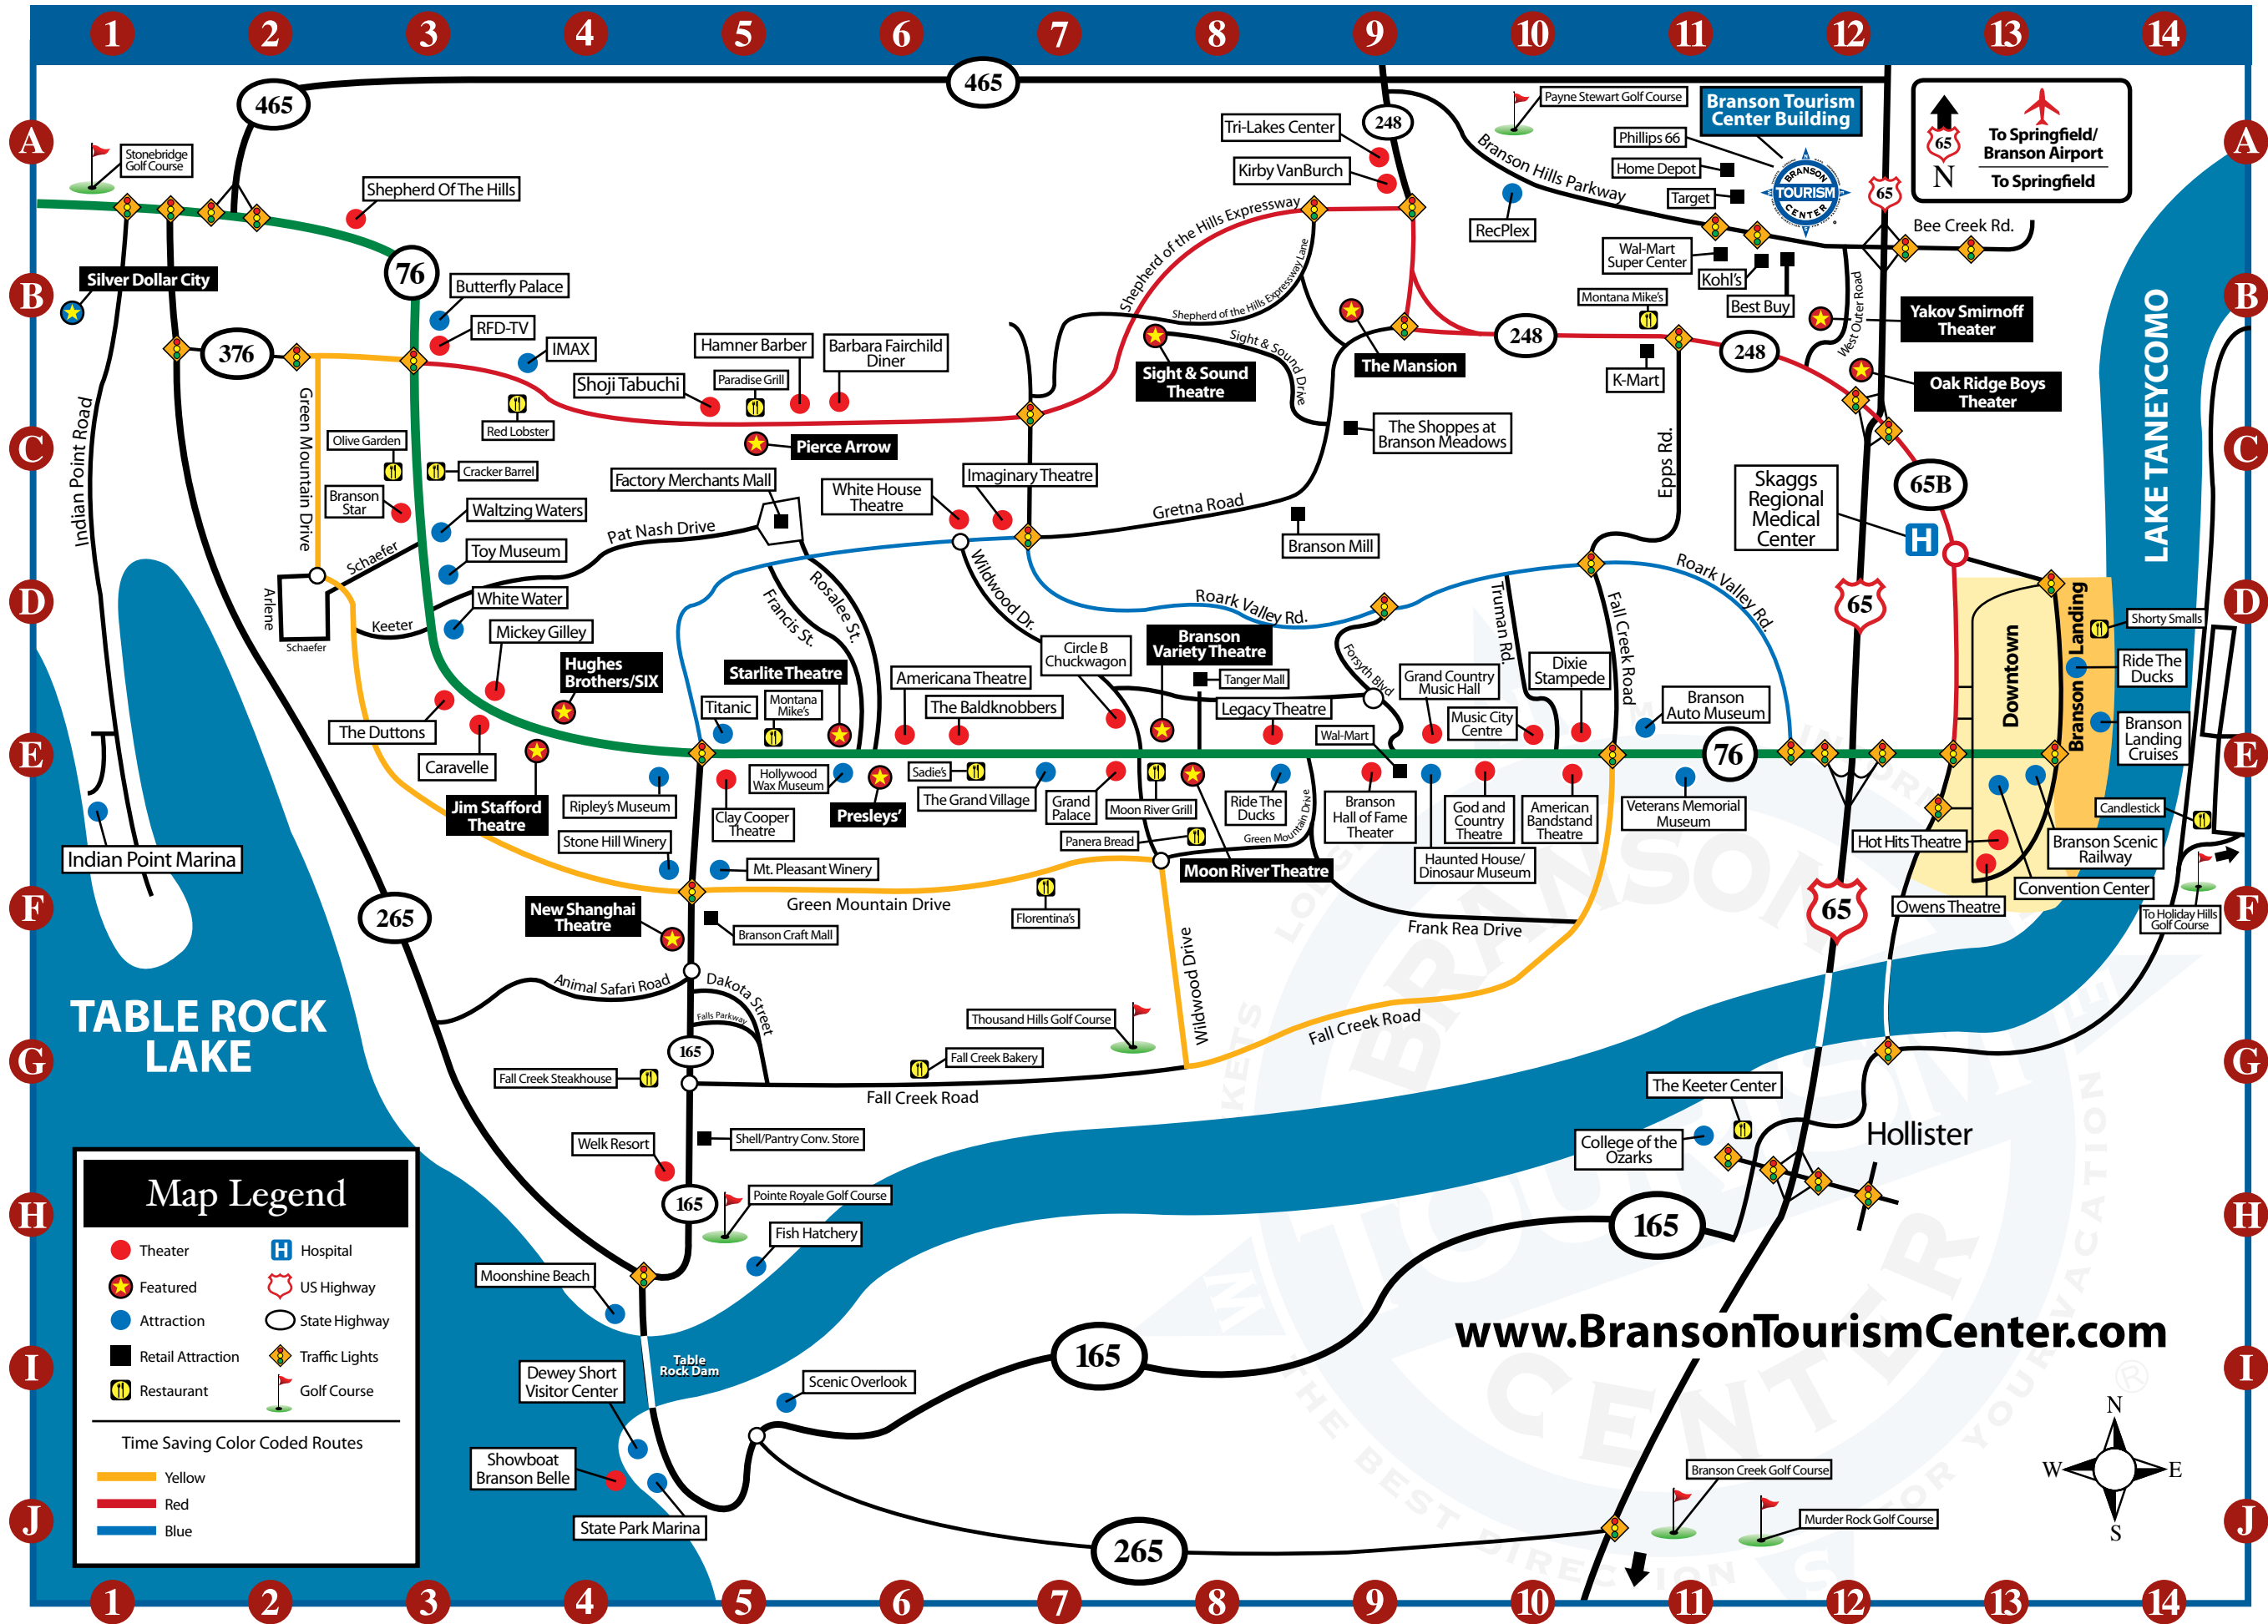

Branson Tourism Center

Branson's Information & Reservation Specialists
(800) 978-1999

Map Legend

- Theater
- ★ Featured
- Attraction
- Retail Attraction
- Restaurant
- H Hospital
- US Highway
- State Highway
- ◆ Traffic Lights
- 🏌️ Golf Course

Time Saving Color Coded Routes

- Yellow
- Red
- Blue

www.BransonTourismCenter.com